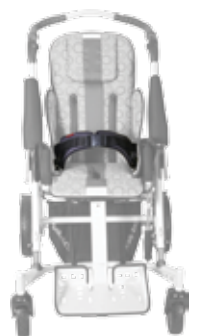

Pelvis fixation