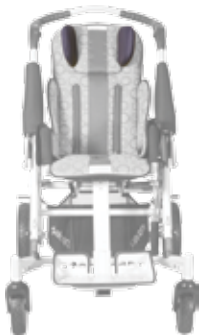

accessories

Headrest COMFORT