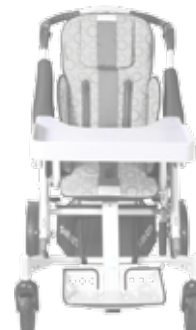

Work board CLASSIC